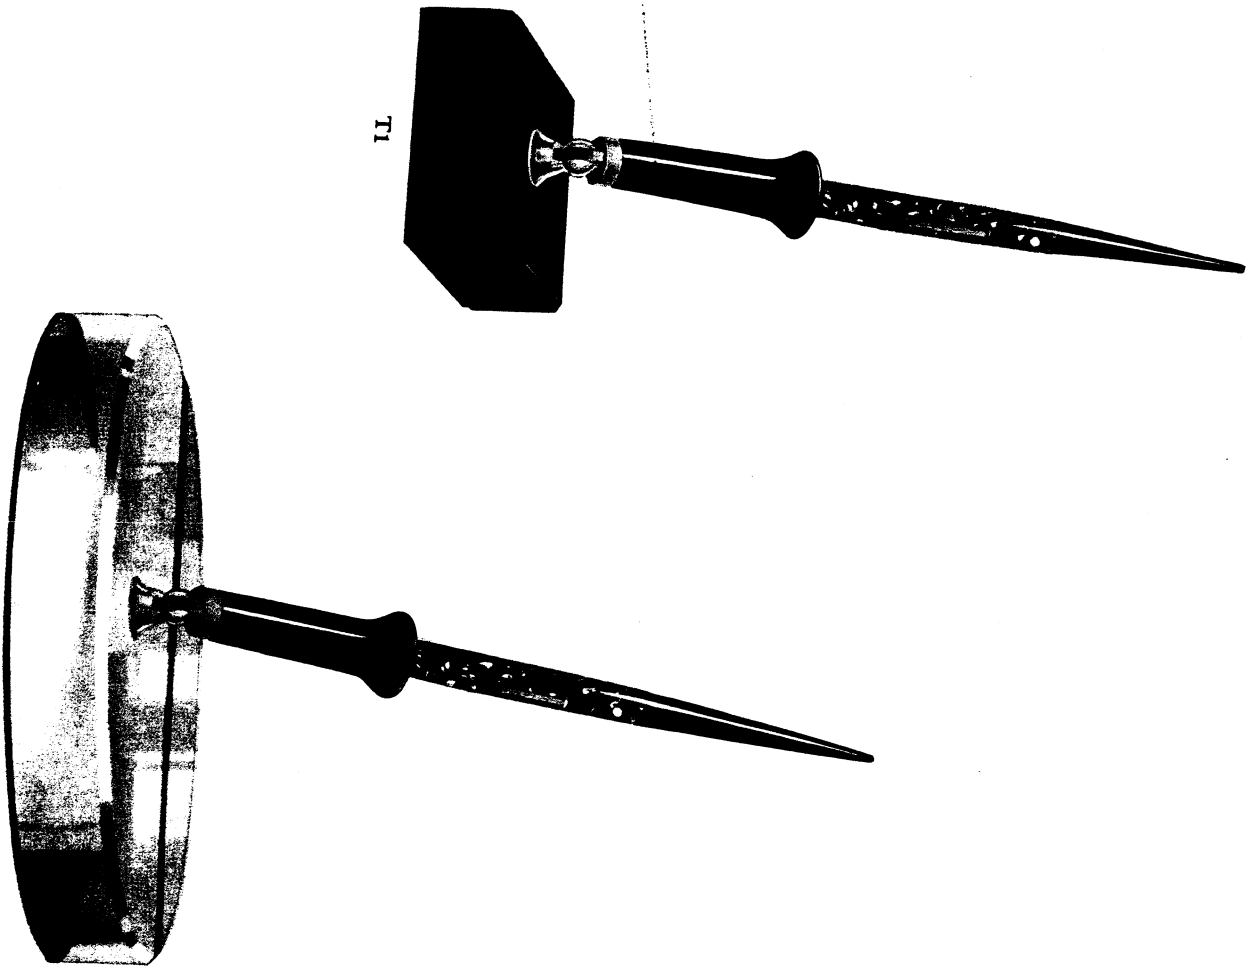

••• pen 20 mps •••